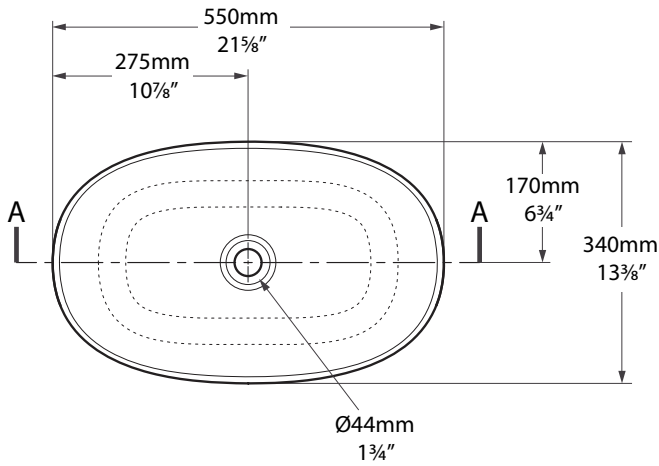

Collections connexes / Colecciones relacionadas

Cabrits

Tubo faucet

Cabrits 55

VB-CAB-55-NO / VB-CAB55-xx-NO

Top view

Front view

Side view

Section AA

*All measurements subject to +/-5% tolerance